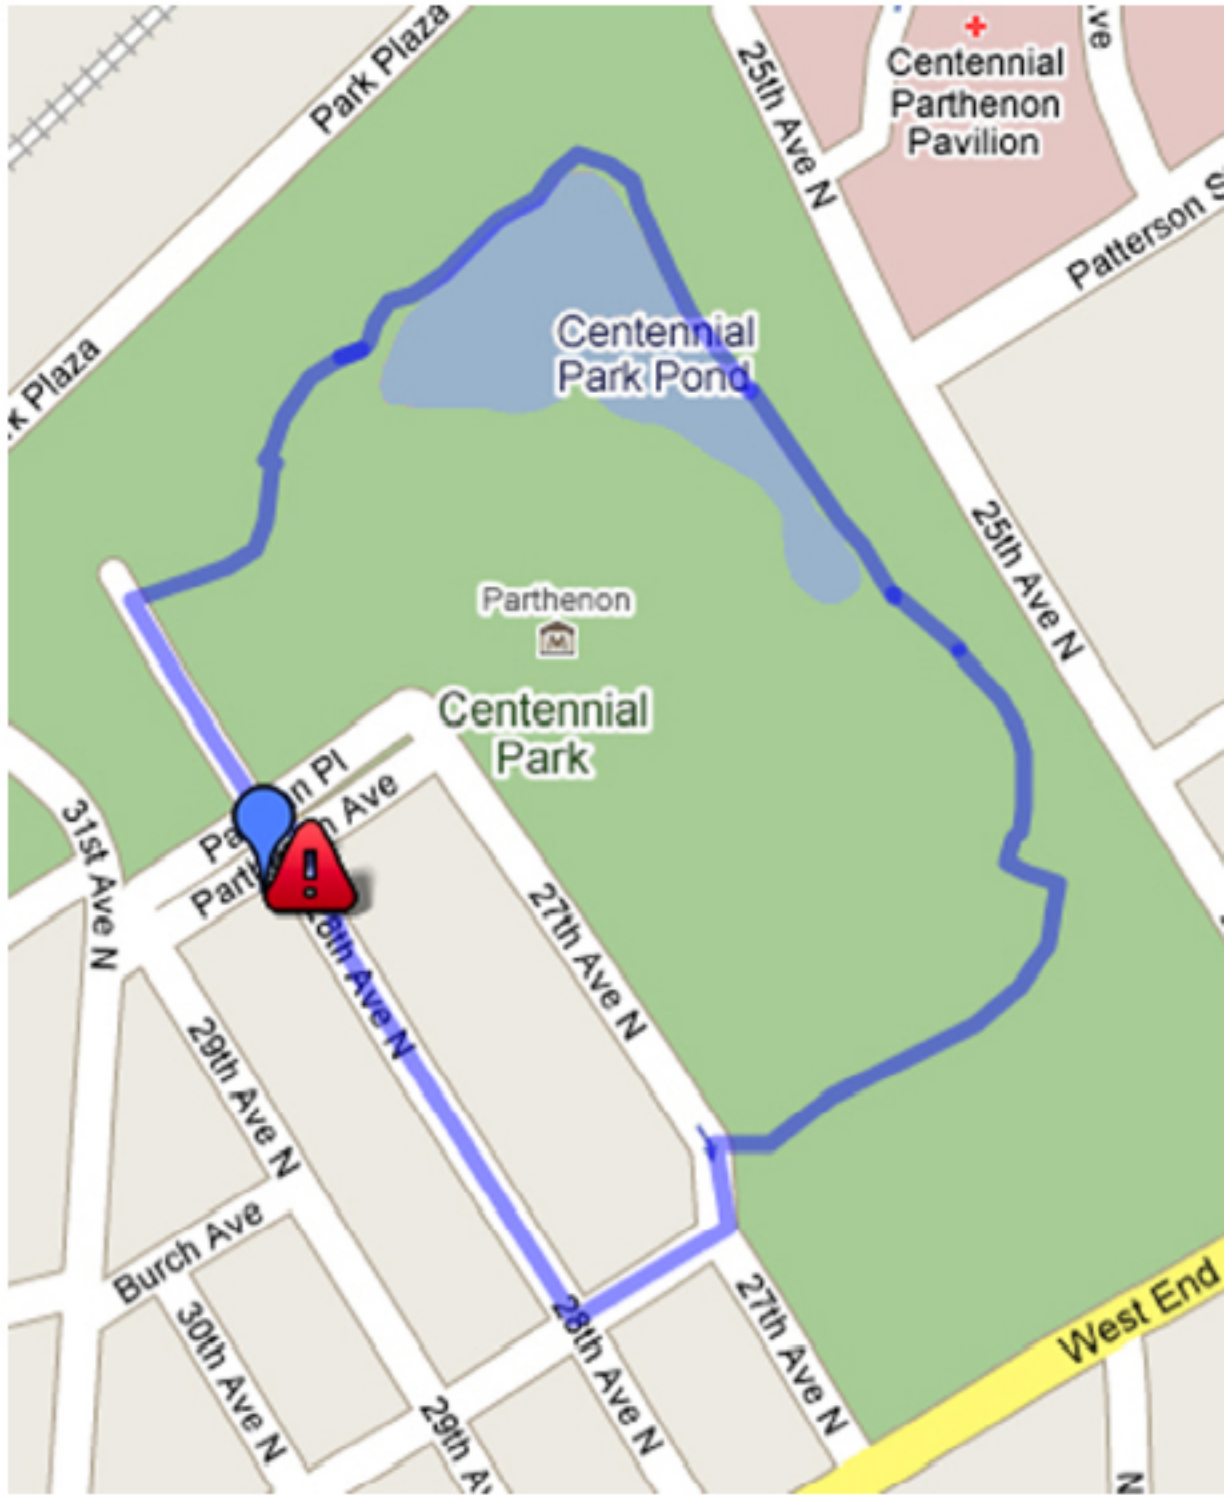

Centennial Parthenon Pavilion

Centennial Park Pond

Parthenon

Centennial Park

Park Plaza

31st Ave N

Park Plaza

29th Ave N

Burch Ave

30th Ave N

29th Ave N

27th Ave N

28th Ave N

27th Ave N

West End

25th Ave N

25th Ave N